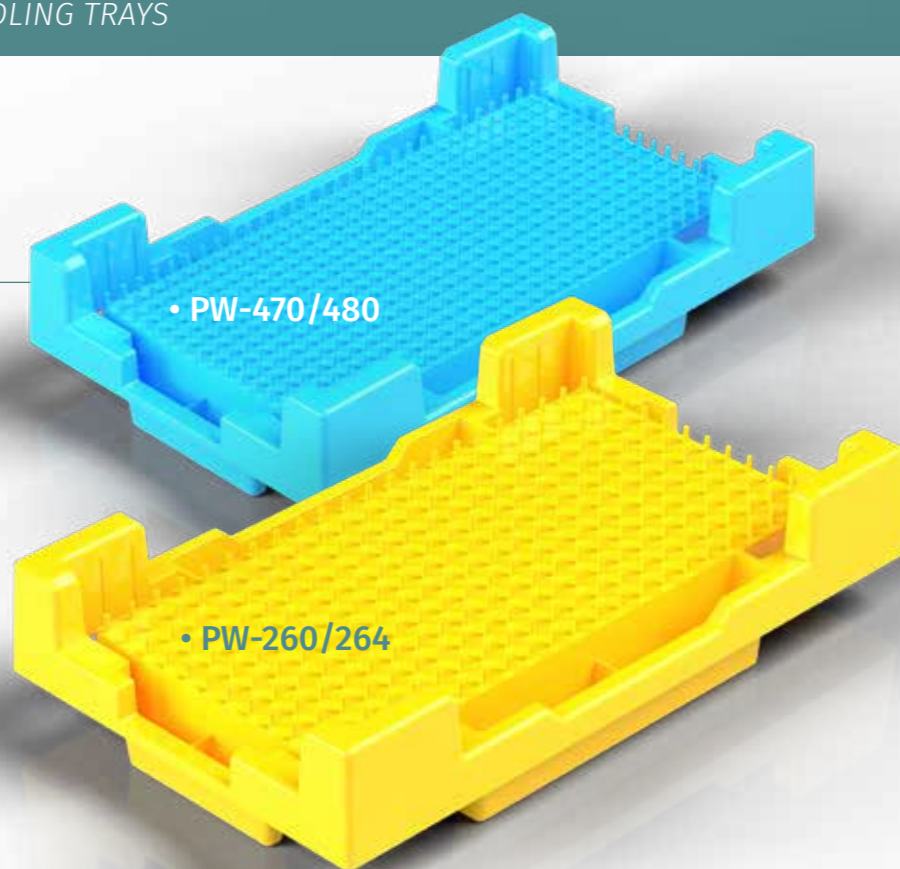

- we are introducing reusable push-out plates made of durable plastic
- available for a refundable deposit of 200 PLN
- push-out plates designed for standard seedling trays • PW-470/480 • PW-260/264

PEŁNA OFERTA NA  www.vitroflora.pl